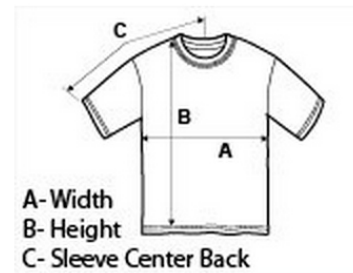

Red
 Black

Available in

- Mens PM
Small- XXlarge
- Youth PY
Small- Xlarge

Elastic Bottom Sweatpants
 Embroidered Left Leg logo
 Embroidered Name & Number Right Leg
 \$36.00 Taxes inc.

Black/Red
 Red/Black

Available in

- One Size TQ

Collegiate Toque with Pom Pom
 Embroidered Logo on Front
 Number on back
 \$14.00 Taxes inc.

Youth Tshirt

Size	A	B	C
YX-SM	16"	21.5"	14"
YSM	17"	23"	15"
YMD	18"	24.5"	16"
YLG	19"	26.25"	17"
YXL	20"	27.75"	18"
Tol.	+/- 0.5"	+/- 1"	+/- 0.75"

Ladies Tshirt

Size	A	B	C
SM	17.25"	25.5"	13.25"
MD	19.25"	26"	14"
LG	21.25"	27"	14.75"
XL	23.25"	28"	15.75"
2XL	25.25"	28.5"	16.75"
3XL	27.25"	29"	17.5"
Tol.	+/- 0.5"	+/- 1"	+/- 0.75"

Mens Tshirt

Size	A	B	C
SM	18"	28"	16.5"
MD	20"	29"	18"
LG	22"	30"	19.5"
XL	24"	31"	21"
2XL	26"	32"	22.5"
3XL	28"	33"	24"
4XL	30"	34"	25.25"
5XL	32"	35"	26.5"
Tol.	+/- 0.75"	+/- 1"	+/- 0.75"